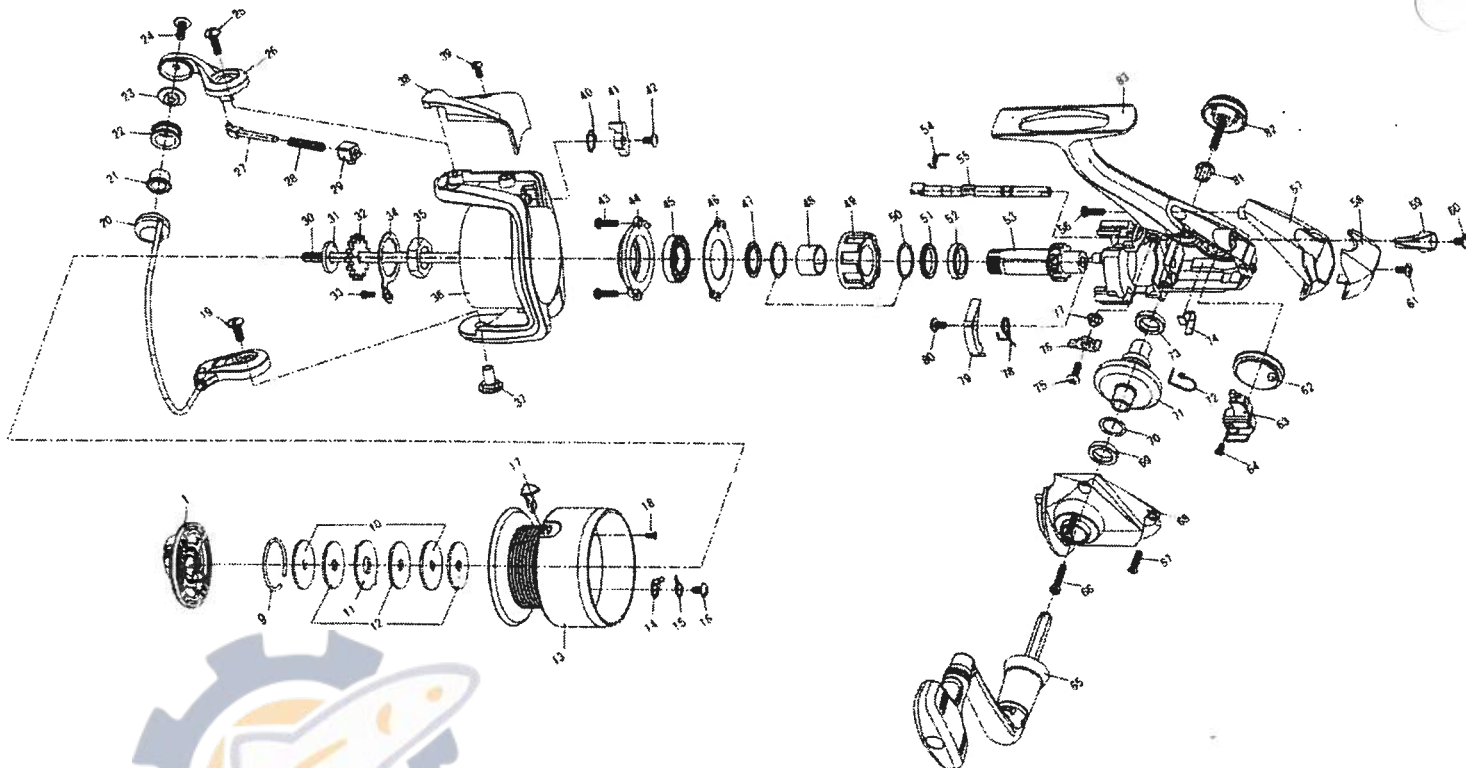

# CROSSFIRE 1500i / 2500i

Key No.	Parts No.	Parts Name
1	W33-5803	DRAG KNOB ASSY
9	W33-5901	DRAG WASHER RET
10	W33-6001	KEY WASHER
11	W33-6101	EARED WASHER
12	W33-6201	DRAG WASHER
14	W30-1901	CLICK PAWL
15	W30-2101	CLICK SPRING
16	W33-7201	CLICK PAWL SCREW
17	W33-7301	LINE HOLDER
18	W33-7401	LINE HOLDER SCREW
9-18	W33-7503	SPOOL
9-18	W33-7513	SPOOL (EXTRA)
19	W33-9001	BAIL HOLDER SCREW
20	W33-7907	BAIL
21	W34-5201	LINE ROLLER BUSHING
22	W33-8101	LINE ROLLER
23	W33-8201	LINE ROLLER COLLAR
24	W33-8301	LINE ROLLER SCREW
25	W33-8401	BAIL ARM SCREW
26	W33-8503	BAIL ARM
27	W33-8701	BAIL SPRING SHAFT
28	W33-8801	BAIL SPRING
29	W33-8901	BAIL SPRING HOLDER
30	W33-9201	MAIN SHAFT
31	W33-9301	MAIN SHAFT WASHER
32	W33-9401	CLICK GEAR
33	W33-9101	ROTOR NUT HOLD PLT SCREW
34	W33-9501	ROTOR NUT HOLD PLT
35	W33-9601	ROTOR NUT
36	W34-0107	ROTOR
37	W34-0201	BAIL HOLDER NUT
38	W34-0304	BAIL SPRING COVER
39	W34-0401	BAIL SPRING COVER SCREW
40	W34-0501	BAIL TRIP LEVER SPRING
41	W34-0601	BAIL TRIP LEVER
42	W34-0701	BAIL TRIP LEVER SCREW
43	W34-0801	BEARING RET SCREW
44	W34-0901	BEARING RET A
45	W34-1001	BALL BEARING
46	W34-1101	BEARING RET B
47	W34-1201	COLLAR A
48	W34-1301	SPACING SLEEVE
49	W34-1401	ROLLER CLUTCH
50	W34-1501	ROLLER CLUTCH WASHER
51	W34-1601	COLLAR B
52	W34-5401	BUSHING
53	W34-1803	PINION GEAR